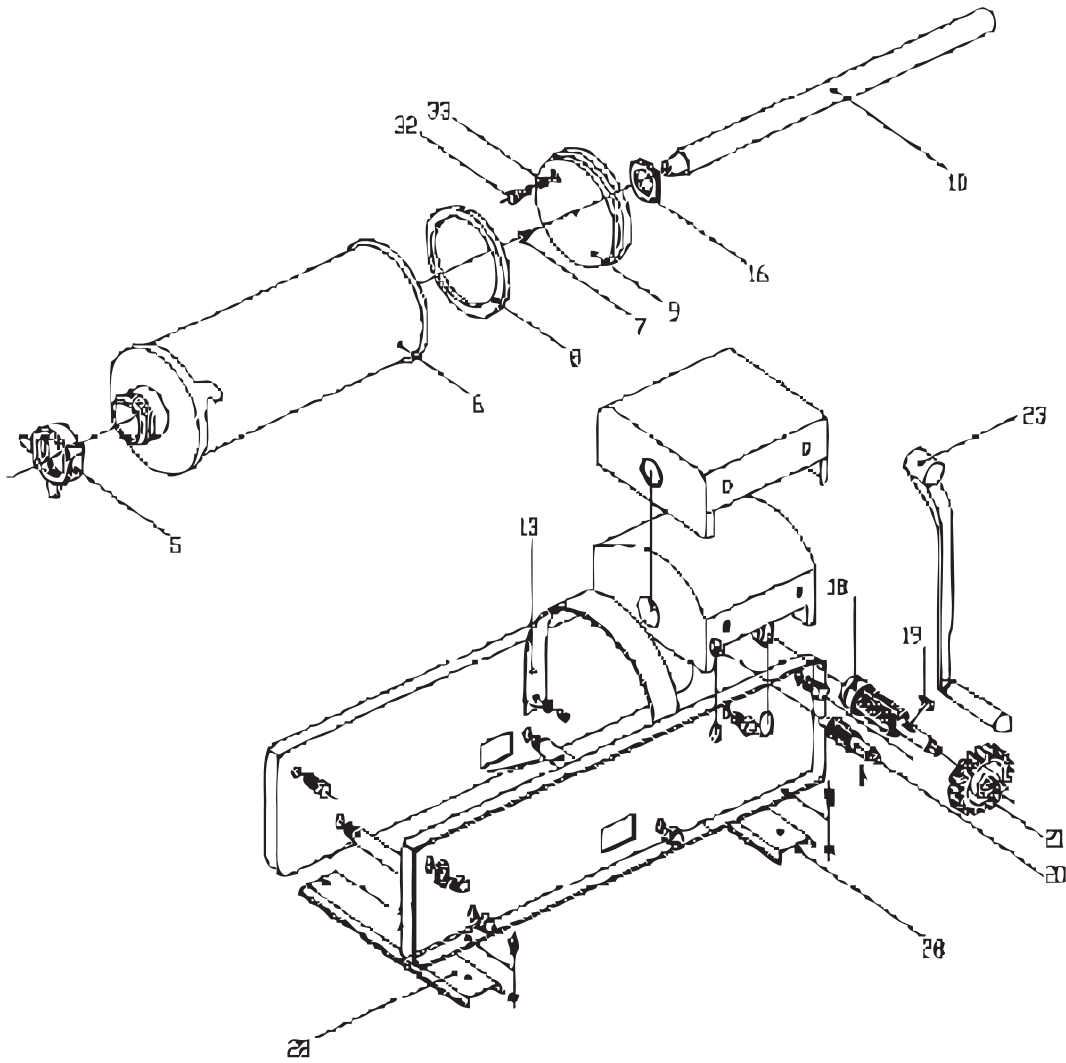

# Parts Breakdown

Item 13725

8+9= 108  
32+33= 132

# Parts Breakdown

---

## Item 13725

Item No.	Description	Position	Item No.	Description	Position	Item No.	Description	Position
10124	Plastic Stuffer Spout 10mm for 13725	1	15296	Gasket Silicone for 13725	8	20267	Reducer Wheel for 13725	21
10125	Plastic Stuffer Spout 20mm for 13725	2	15302	Rack for 13725	10	15283	Handle for 13725	23
10126	Plastic Stuffer Spout 30mm for 13725	3	AC991	Cylinder Holder for 13725	13	27646	Foot for 13725	28
10127	Plastic Stuffer Spout 40mm for 13725	4	AC990	Rack to Piston Washer for 13725	16	19939	Piston and Gasket for 13725	108
15279	Screw Ring for 13725	5	15312	Rack Controlling Shaft for 13725	18	15313	Air Valve and Spring for 13725	132
AC989	Complete Cylinder for 13725	6	17216	Key for 13725	19	27640	Complete Gear Block for 13725	
15285	Piston Screw for 13725	7	18656	Pinion for 13725	20			